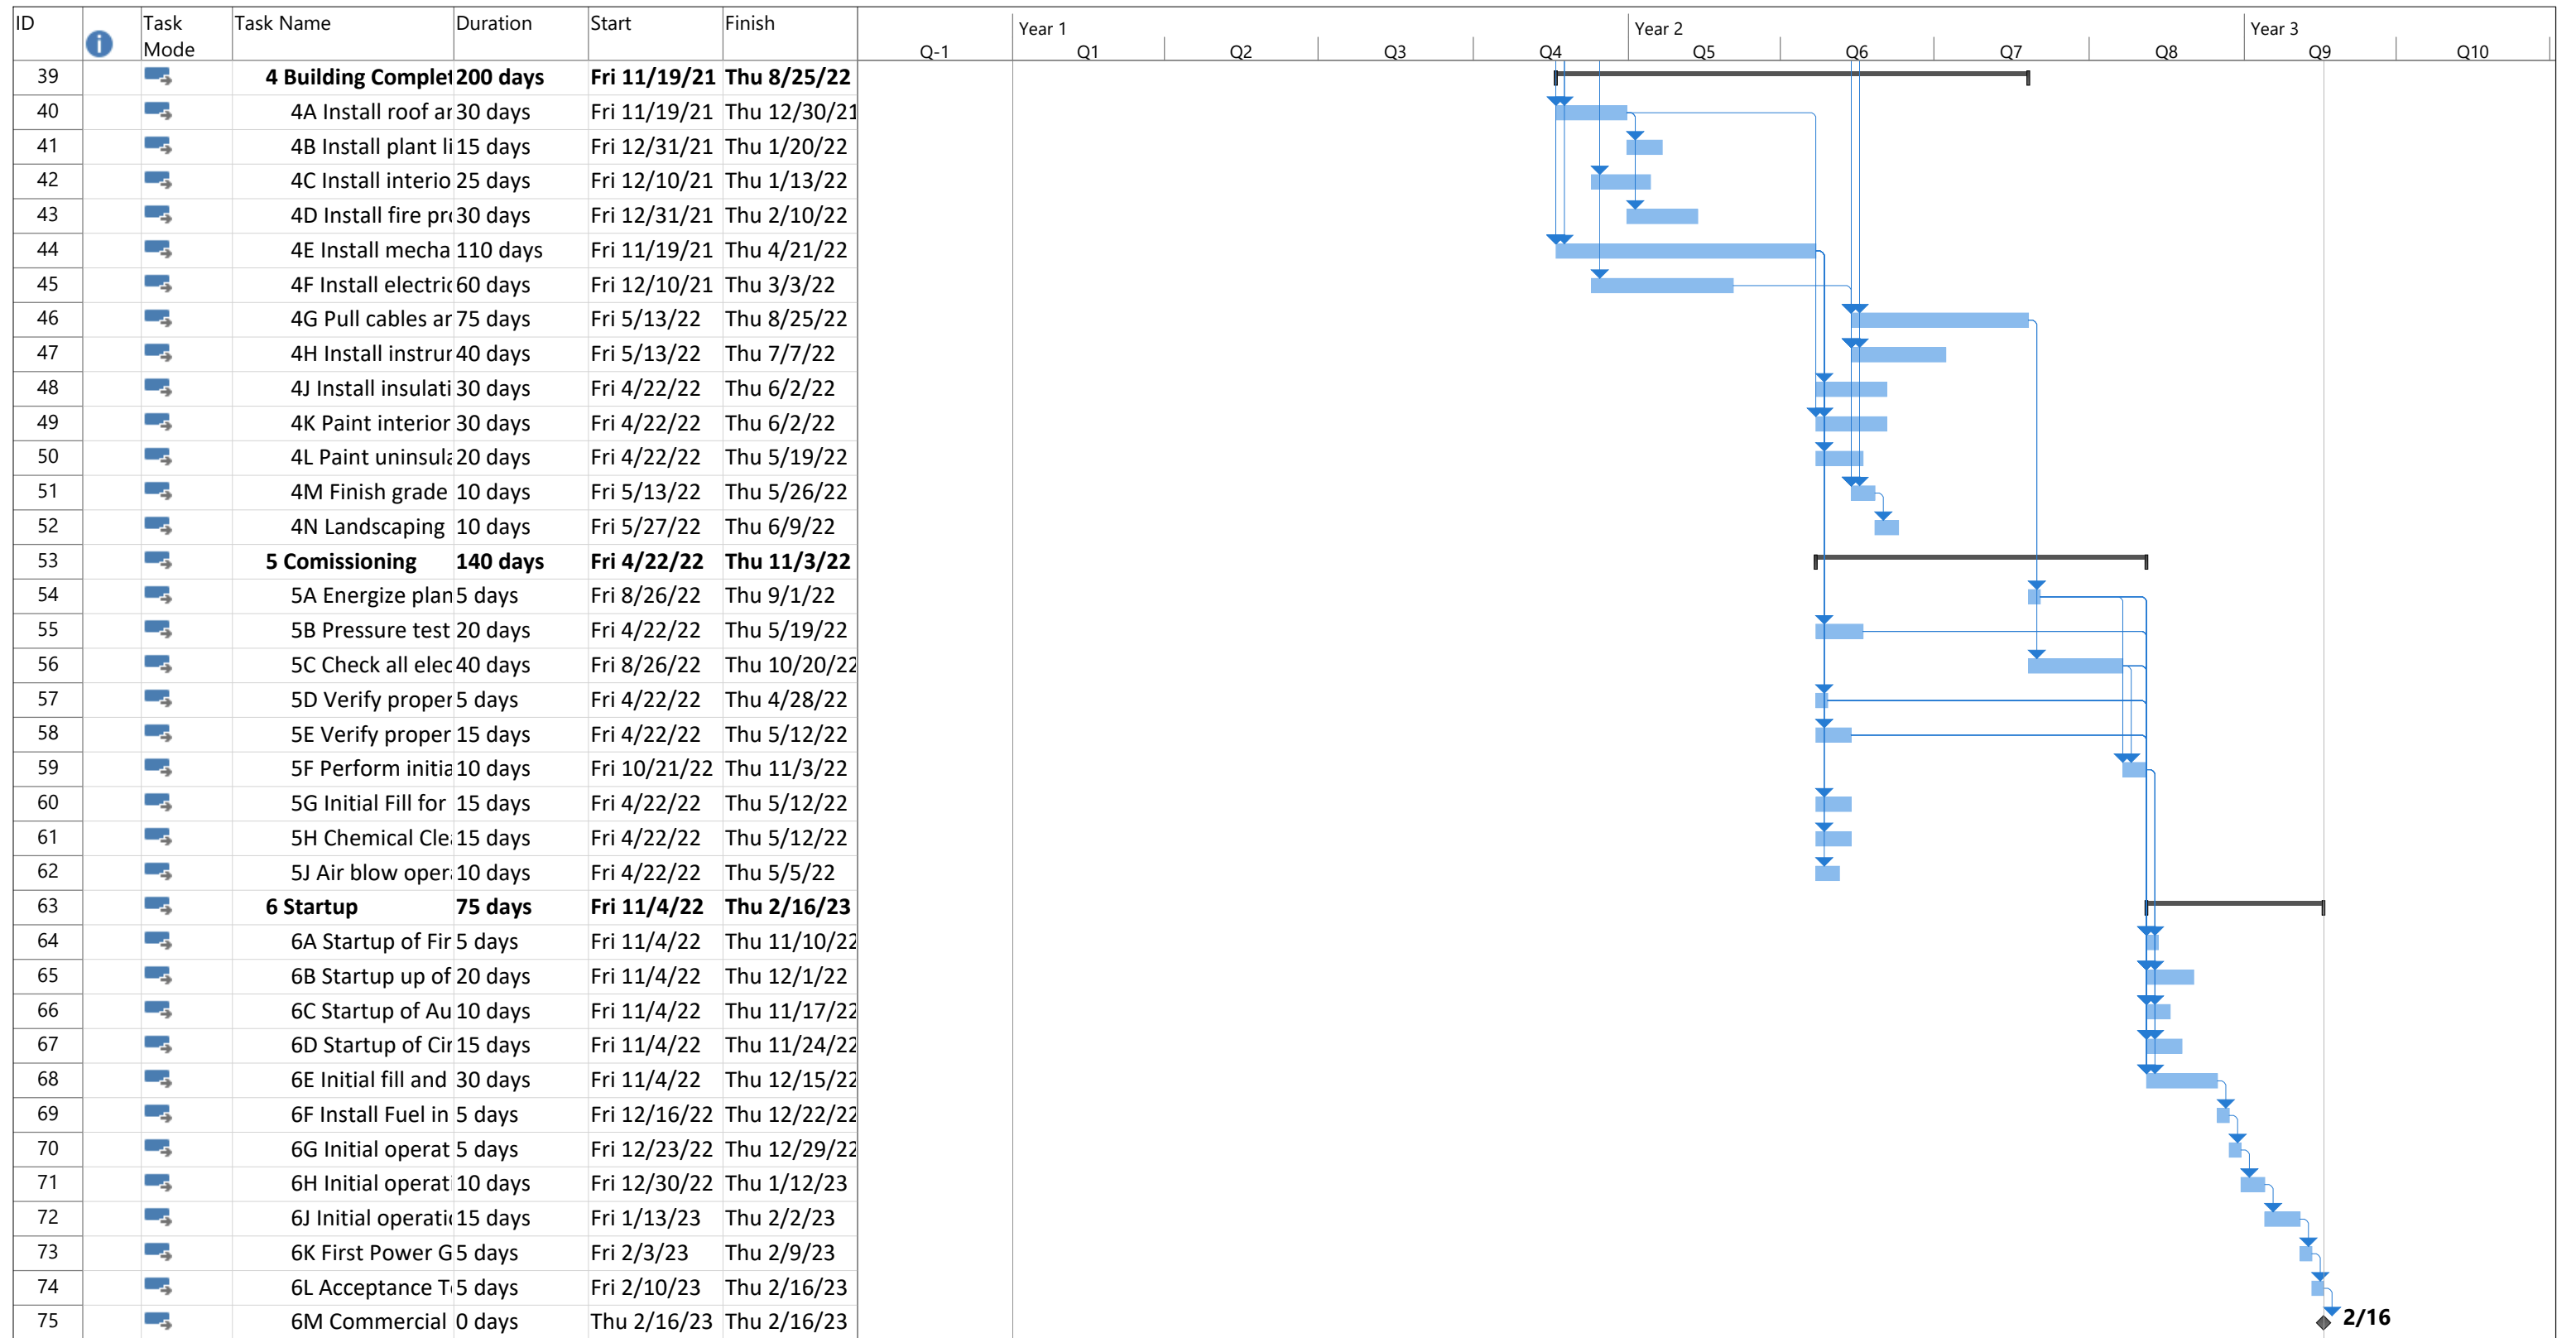

Project: Power Plant Project Sch  
Date: Sun 2/23/20

Task		Project Summary		Manual Task		Start-only		Deadline	
Split		Inactive Task		Duration-only		Finish-only		Progress	
Milestone		Inactive Milestone		Manual Summary Rollup		External Tasks		Manual Progress	
Summary		Inactive Summary		Manual Summary		External Milestone			